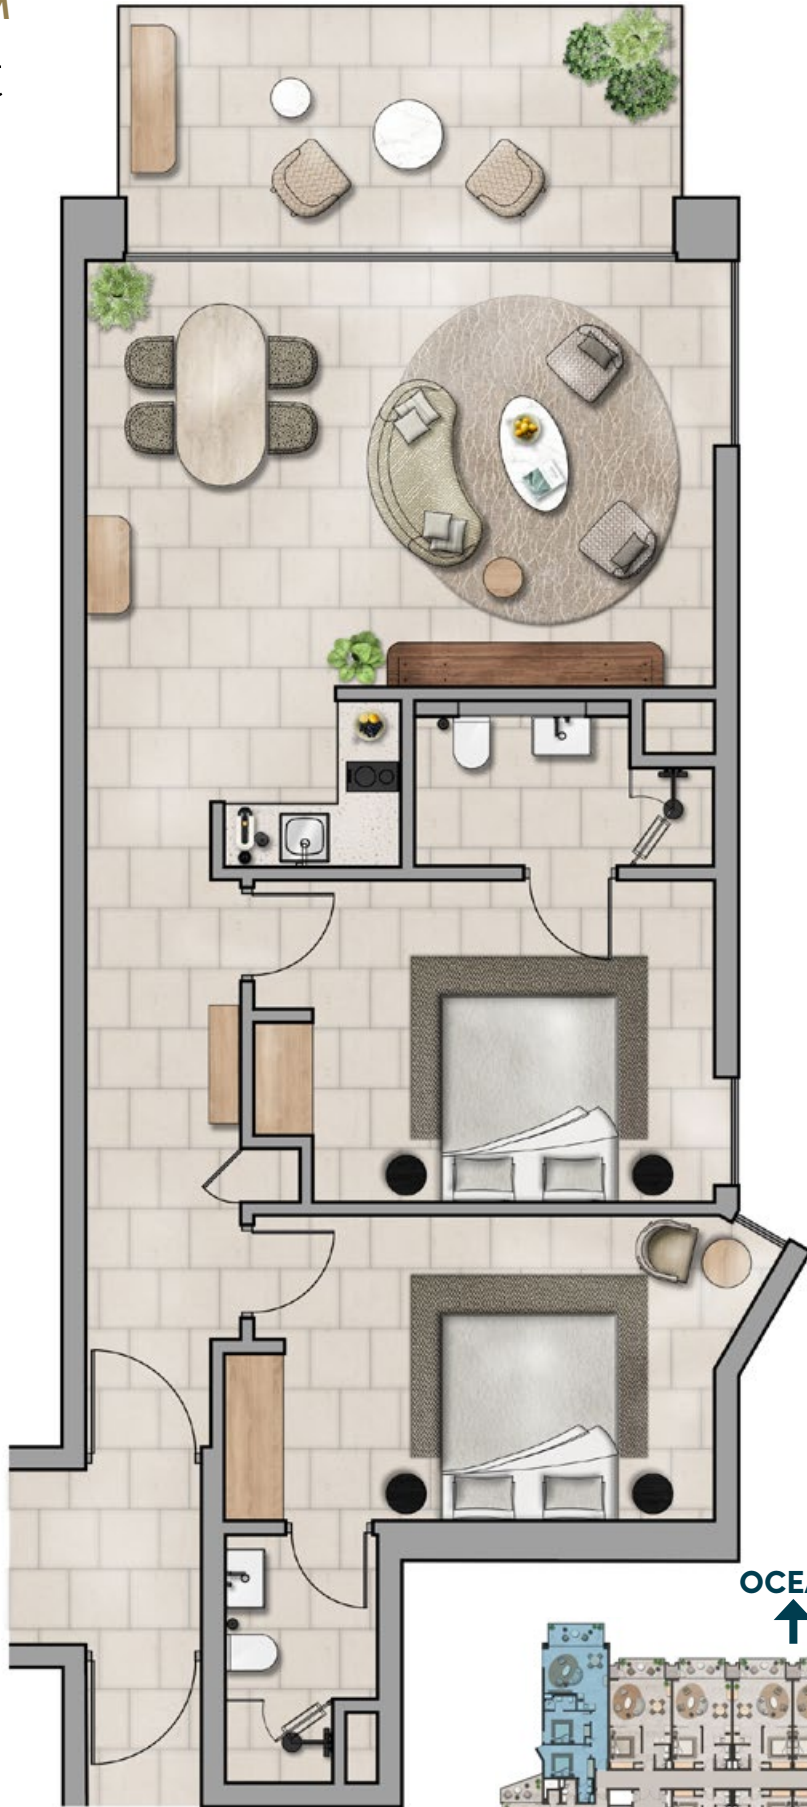

SOUTHBEACH

WELIGAMA ♦ SRI LANKA

two bedroom apartment

TYPE 1

TYPE 1  
TWO BEDROOM  
**1,137 sq.ft**  
AVERAGE

COCONUT PLANTATION