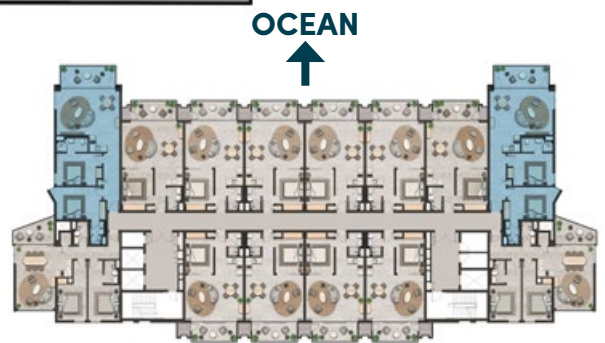

SOUTHBEACH

WELIGAMA ♦ SRI LANKA

two bedroom apartment

TYPE 1

TYPE 1  
TWO BEDROOM  
**1,137 sq.ft**  
AVERAGE

COCONUT PLANTATION